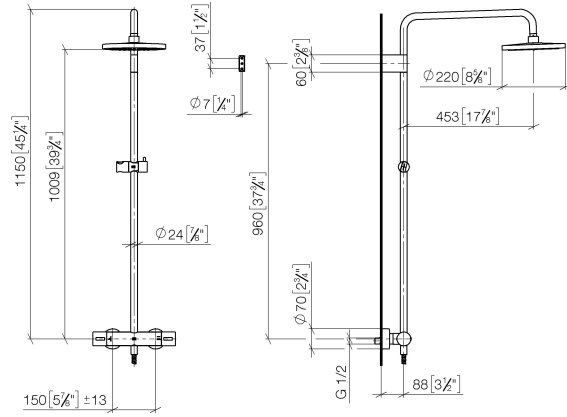

**Showerpipe with shower thermostat without hand shower FlowReduce -
Chrome**

IMO

34 459 979

Fits: IMO, LULU, TARA, LISSÉ, VAIA, META

- shower with fixed riser projection 453mm
- overhead shower: rain flow
- rain shower Ø 220 mm
- rain shower with anti-scale system
- max. rainshower flow 7 l/min
- rotary diverter with volume control and shut-off function
- slide-on rosettes Ø 70 mm
- height of fittings up to rain shower (bottom edge) 1009mm
- height of fittings up to top edge of elbow 1150mm
- gauge 150 mm - 13 mm
- metal shower hose 1750mm with integrated anti-twist protection
- 1/2" connection
- slide bar
- Pipe diameter 23.5 mm
- quick clearing
- This product can help a building meet the requirements of Green Building Rating Systems, e.g. LEED®, BREEAM®, DGNB

Required miscellaneous

	Hand shower - Chrome	28 018 979-00
--	-----------------------------	---------------

Showerpipe with shower thermostat without hand shower FlowReduce - Chrome

34 459 979
mm [inches]
1:10

Flow rate chart

Certificates

DVGW_DW-6509DN0123. Belgaqua_21-032-27_5. WRAS_2204013. LGA_38737.

34 459 979

Spare parts list

No.	Item Number	Name	Quantity used	Delivery time
1	90 12 05 092 20-00	shower	1	10
2	09 23 01 039 90	sieve	1	2
3	90 28 22 348 00-00	pipe	1	10
4	90 17 11 150 00-00	holder	1	10
5	90 28 22 349 00-00	pipe	1	10
6	04 17 01 250 00-00	connection	1	10
7	90 17 33 015 00-00	handle	2	10
8	90 14 20 026 00 90	seal	1	2
9	12 570 970-00	Slide unit - Chrome	1	10
10	28 322 970-00	Metal shower hose 1/2" x 3/8" x 1750 mm - Chrome	1	2