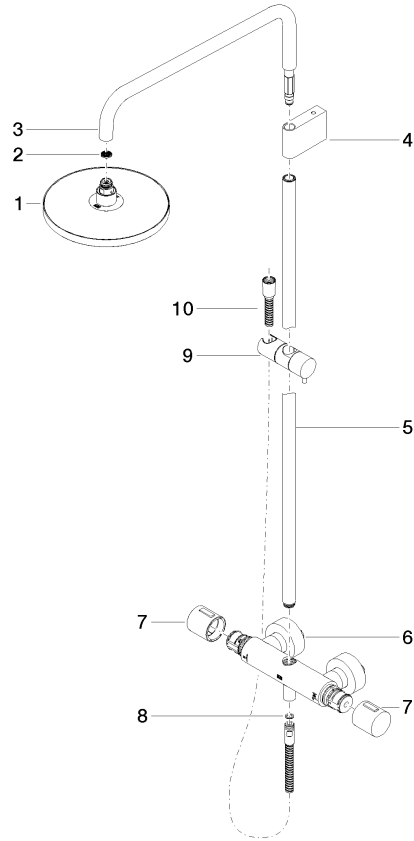

**Showerpipe with shower thermostat without hand shower FlowReduce -
Chrome**

IMO

34 459 979

Fits: IMO, LULU, TARA, LISSÉ, VAIA, META

- shower with fixed riser projection 453mm
- overhead shower: rain flow
- rain shower Ø 220 mm
- rain shower with anti-scale system
- max. rainshower flow 7 l/min
- rotary diverter with volume control and shut-off function
- slide-on rosettes Ø 70 mm
- height of fittings up to rain shower (bottom edge) 1009mm
- height of fittings up to top edge of elbow 1150mm
- gauge 150 mm - 13 mm
- metal shower hose 1750mm with integrated anti-twist protection
- 1/2" connection
- slide bar
- Pipe diameter 23.5 mm
- quick clearing
- This product can help a building meet the requirements of Green Building Rating Systems, e.g. LEED®, BREEAM®, DGNB

Required miscellaneous

	Hand shower - Chrome	28 018 979-00
--	-----------------------------	---------------

Showerpipe with shower thermostat without hand shower FlowReduce - Chrome

34 459 979
mm [inches]
1:10

Flow rate chart

Certificates

DVGW_DW-6509DN0123. Belgaqua_21-032-27_5. WRAS_2204013. LGA_38737.

34 459 979

Spare parts list

No.	Item Number	Name	Quantity used	Delivery time
1	90 12 05 092 20-00	shower	1	10
2	09 23 01 039 90	sieve	1	2
3	90 28 22 348 00-00	pipe	1	10
4	90 17 11 150 00-00	holder	1	10
5	90 28 22 349 00-00	pipe	1	10
6	04 17 01 250 00-00	connection	1	10
7	90 17 33 015 00-00	handle	2	10
8	90 14 20 026 00 90	seal	1	2
9	12 570 970-00	Slide unit - Chrome	1	10
10	28 322 970-00	Metal shower hose 1/2" x 3/8" x 1750 mm - Chrome	1	2